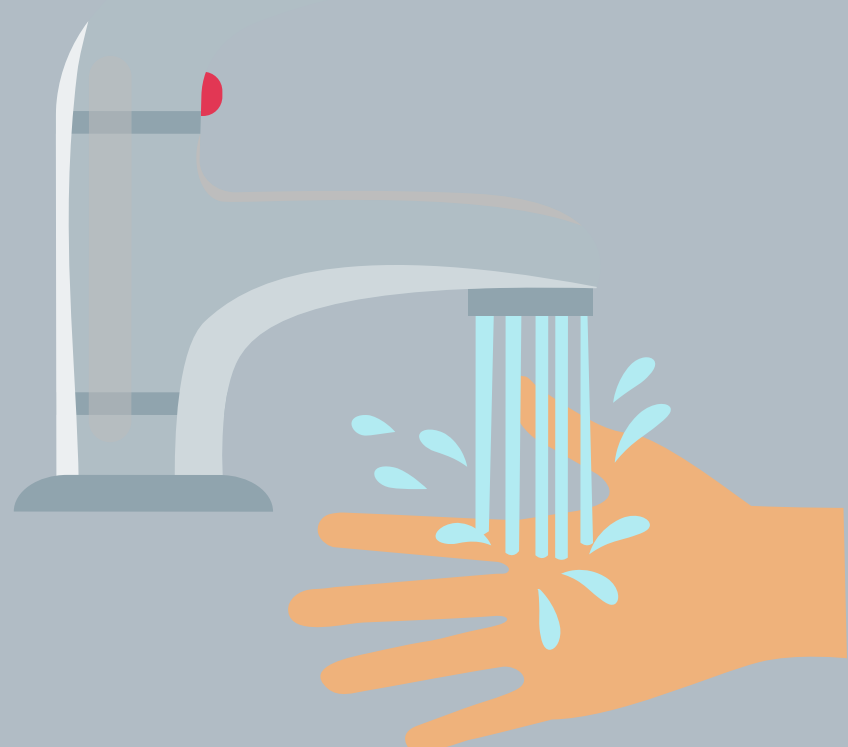

# Wash Your Hands with Kip!

**1: Water**

**2: Soap**

**3: Scrub (20 seconds!)**

**4: Water**

**5: Towel**