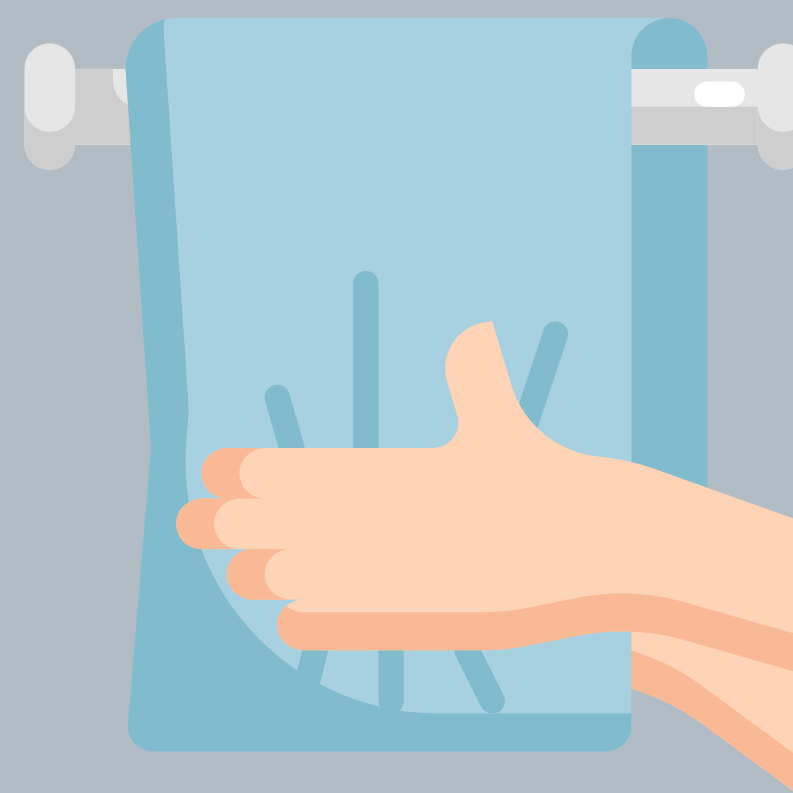

# Wash Your Hands with Kip!

**1: Water**

**2: Soap**

**3: Scrub (20 seconds!)**

**4: Water**

**5: Towel**