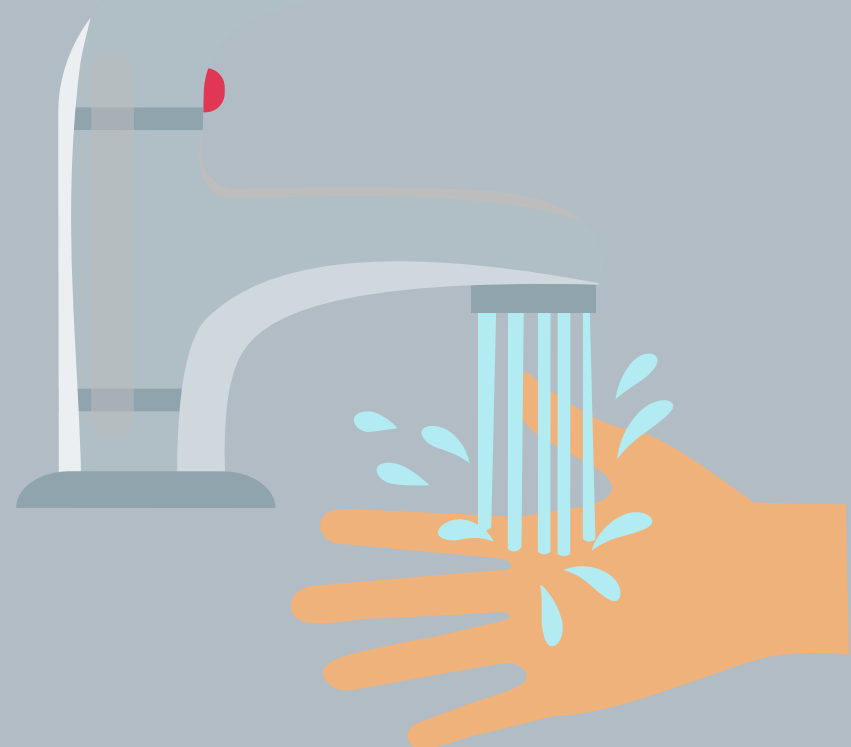

# Wash Your Hands with Kip!

**1: Water**

**2: Soap**

**3: Scrub (20 seconds!)**

**4: Water**

**5: Towel**